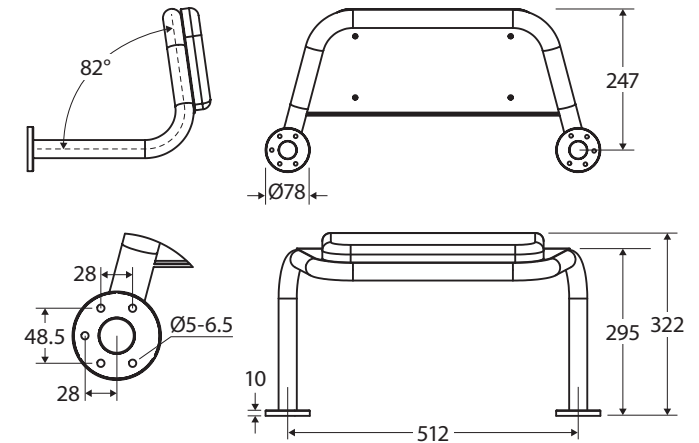

# Toilet Back Rest

## Features

- Can be installed to comply with AS1428.1
- Frame made from 304 stainless steel
- Concealed fittings
- Wall mounting screws included

While we aim to ensure specifications are correct at the time of publication, Fienza reserves the right to make modifications without prior notice. Physical colour may vary from image shown. All measurements are shown in millimetres. Always use physical product measurements for mark-ups and roughing-in as the technical drawing may differ from actual product received.