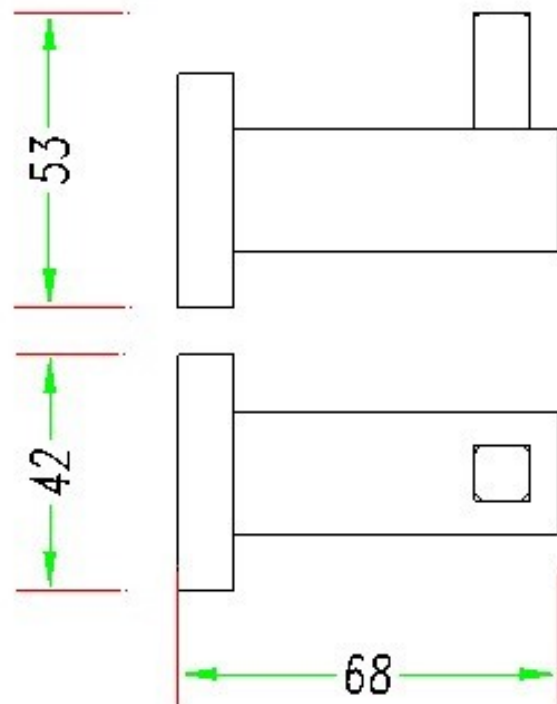

S6053

Square Robe Hook

FEATURES & BENEFITS

- Durable chrome finish
- Designed for easy installation
- Solid Brass construction for long life

COLOUR

- Chrome Finish

MANUFACTURING MATERIALS

- Solid Brass Construction