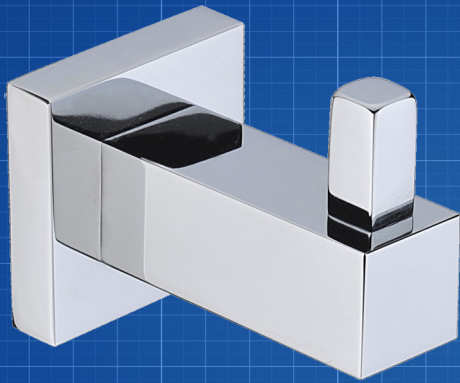

S6053

Square Robe Hook

FEATURES & BENEFITS

- Durable chrome finish
- Designed for easy installation
- Solid Brass construction for long life

COLOUR

- Chrome Finish

MANUFACTURING MATERIALS

- Solid Brass Construction