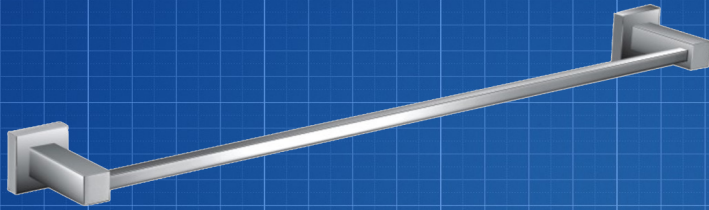

S6040

Square Single Towel Rail

FEATURES & BENEFITS

- Durable chrome finish
- Designed for easy installation
- Solid Brass construction for long life

COLOUR

- Chrome Finish

MANUFACTURING MATERIALS

- Solid Brass Construction