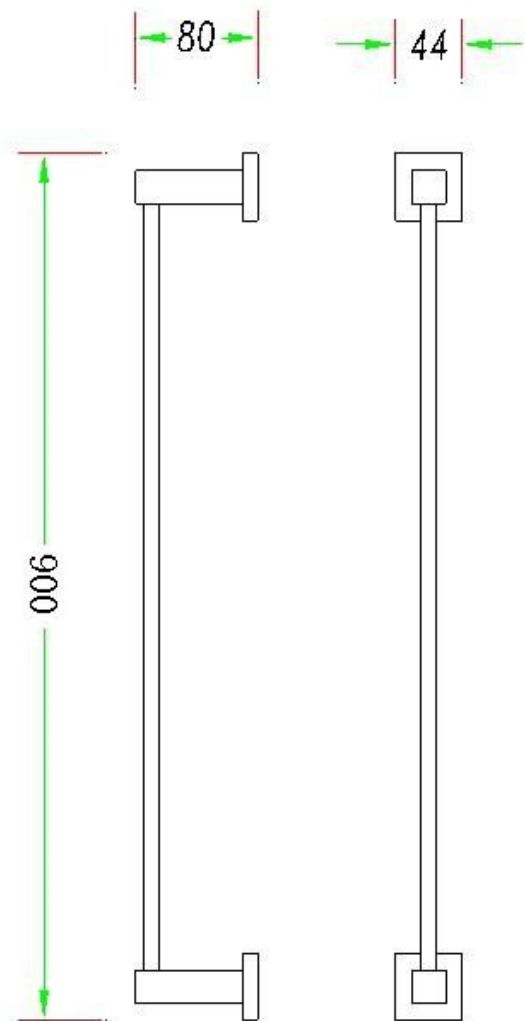

S6040

Square Single Towel Rail

FEATURES & BENEFITS

- Durable chrome finish
- Designed for easy installation
- Solid Brass construction for long life

COLOUR

- Chrome Finish

MANUFACTURING MATERIALS

- Solid Brass Construction

Dimensions and set-outs are correct at the time of publication, however the manufacturer/ distributor takes no responsibility for printing errors.

The manufacturer/distributor reserves the right to vary specifications or delete models from their range without prior notification.