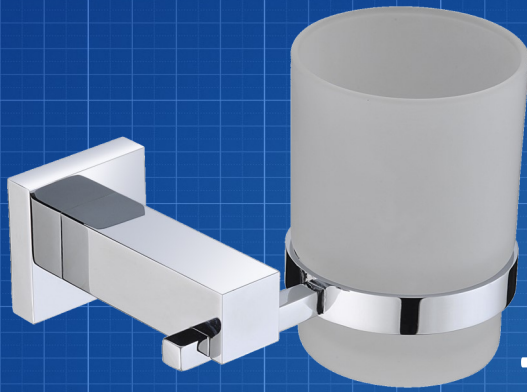

S6058

# Square Toothbrush Holder

## FEATURES & BENEFITS

- Durable chrome finish
- Designed for easy installation
- Solid Brass construction for long life

## COLOUR

- Chrome Finish