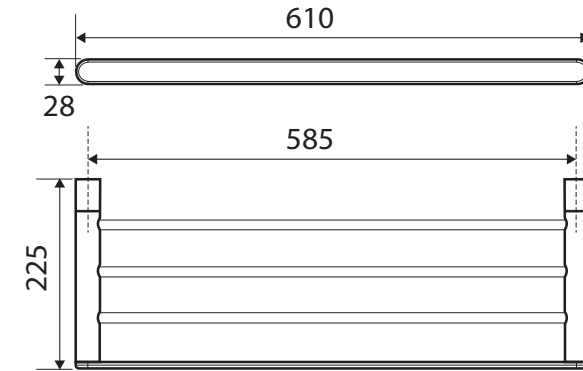

Empire

TOWEL RACK

Features

- Made from brass and zinc
- High-strength mounting brackets
- Matching mixers, showers and bath outlets available

Please Note: This product may have a visible Fienza or Watermark logo.

While we aim to ensure specifications are correct at the time of publication, Fienza reserves the right to make modifications without prior notice. Physical colour may vary from image shown. All measurements are shown in millimetres. Always use physical product measurements for mark-ups and roughing-in as the technical drawing may differ from actual product received.