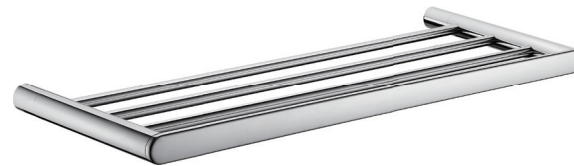

Empire

TOWEL RACK

Features

- Made from brass and zinc
- High-strength mounting brackets
- Matching mixers, showers and bath outlets available

Please Note: This product may have a visible Fienza or Watermark logo.