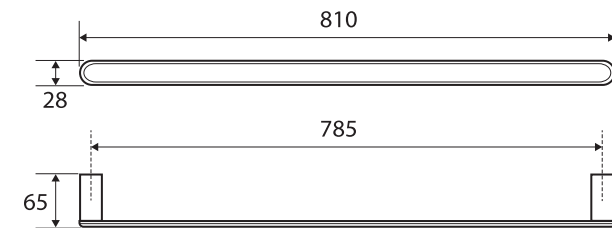

Empire

810MM SINGLE TOWEL RAIL

Features

- Made from brass and zinc
- Fixed length rail (not removable or adjustable)
- High-strength mounting brackets
- Matching mixers, showers and bath outlets available

Please Note: This product may have a visible Fienza or Watermark logo.

Available in

Chrome
88801810

Cleaning & Care

- Regularly clean with mild soapy water using a microfibre cloth.
- In highly polluted or coastal locations, we recommend cleaning 2-3 times per week.
- Do not use harsh detergents, bleach, cream cleaners or citrus based cleaners. These substances are abrasive and will damage the surface.
- Do not use undue pressure and wipe in one direction only

While we aim to ensure specifications are correct at the time of publication, Fienza reserves the right to make modifications without prior notice. Physical colour may vary from image shown. All measurements are shown in millimetres. Always use physical product measurements for mark-ups and roughing-in as the technical drawing may differ from actual product received.