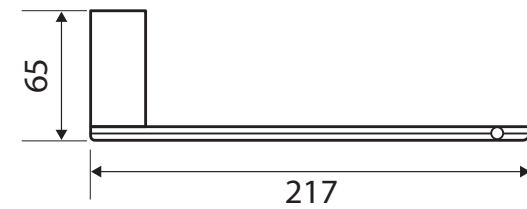

Empire

HAND TOWEL HOLDER

Features

- Made from brass and zinc
- High-strength mounting brackets
- Matching mixers, showers and bath outlets available

Please Note: This product may have a visible Fienza or Watermark logo.

While we aim to ensure specifications are correct at the time of publication, Fienza reserves the right to make modifications without prior notice. Physical colour may vary from image shown. All measurements are shown in millimetres. Always use physical product measurements for mark-ups and roughing-in as the technical drawing may differ from actual product received.