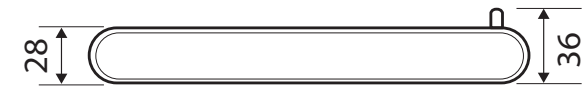

Empire

HAND TOWEL HOLDER

Features

- Made from brass and zinc
- High-strength mounting brackets
- Matching mixers, showers and bath outlets available

Please Note: This product may have a visible Fienza or Watermark logo.