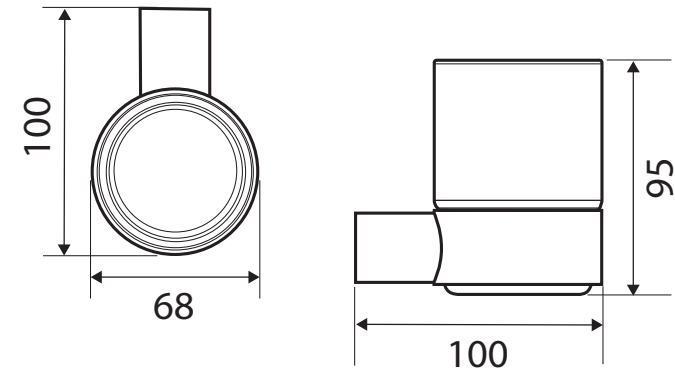

Empire

TUMBLER

Features

- Frosted glass tumbler
- Tumbler is removable for easy cleaning
- Made from brass and zinc
- High-strength mounting brackets
- Matching mixers, showers and bath outlets available

Please Note: This product may have a visible Fienza or Watermark logo.

Available in

Chrome
88805

Cleaning & Care

- Regularly clean with mild soapy water using a microfibre cloth.
- In highly polluted or coastal locations, we recommend cleaning 2-3 times per week.
- Do not use harsh detergents, bleach, cream cleaners or citrus based cleaners. These substances are abrasive and will damage the surface.
- Do not use undue pressure and wipe in one direction only

While we aim to ensure specifications are correct at the time of publication, Fienza reserves the right to make modifications without prior notice. Physical colour may vary from image shown. All measurements are shown in millimetres. Always use physical product measurements for mark-ups and roughing-in as the technical drawing may differ from actual product received.