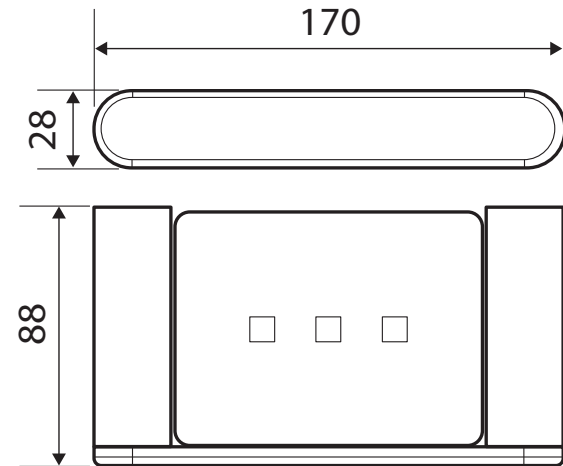

Empire

SOAP SHELF

Features

- Drainage channel
- Made from brass and zinc
- High-strength mounting brackets
- Matching mixers, showers and bath outlets available

Please Note: This product may have a visible Fienza or Watermark logo.

While we aim to ensure specifications are correct at the time of publication, Fienza reserves the right to make modifications without prior notice. Physical colour may vary from image shown. All measurements are shown in millimetres. Always use physical product measurements for mark-ups and roughing-in as the technical drawing may differ from actual product received.