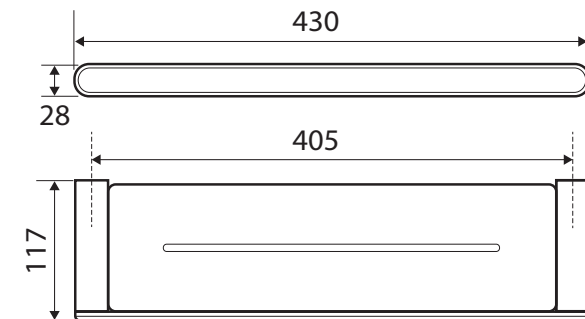

Empire

SHELF

Features

- Drainage detail for installation in shower
- Made from stainless steel
- High-strength mounting brackets
- Matching mixers, showers and bath outlets available

Please Note: This product may have a visible Fienza or Watermark logo.

While we aim to ensure specifications are correct at the time of publication, Fienza reserves the right to make modifications without prior notice. Physical colour may vary from image shown. All measurements are shown in millimetres. Always use physical product measurements for mark-ups and roughing-in as the technical drawing may differ from actual product received.