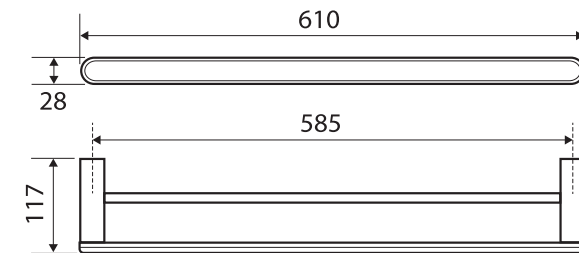

Empire

610MM DOUBLE TOWEL RAIL

Features

- Made from brass and zinc
- Fixed length rail (not removable or adjustable)
- High-strength mounting brackets
- Matching mixers, showers and bath outlets available

Please Note: This product may have a visible Fienza or Watermark logo.

Available in

Chrome
88808610

Cleaning & Care

- Regularly clean with mild soapy water using a microfibre cloth.
- In highly polluted or coastal locations, we recommend cleaning 2-3 times per week.
- Do not use harsh detergents, bleach, cream cleaners or citrus based cleaners. These substances are abrasive and will damage the surface.
- Do not use undue pressure and wipe in one direction only

While we aim to ensure specifications are correct at the time of publication, Fienza reserves the right to make modifications without prior notice. Physical colour may vary from image shown. All measurements are shown in millimetres. Always use physical product measurements for mark-ups and roughing-in as the technical drawing may differ from actual product received.