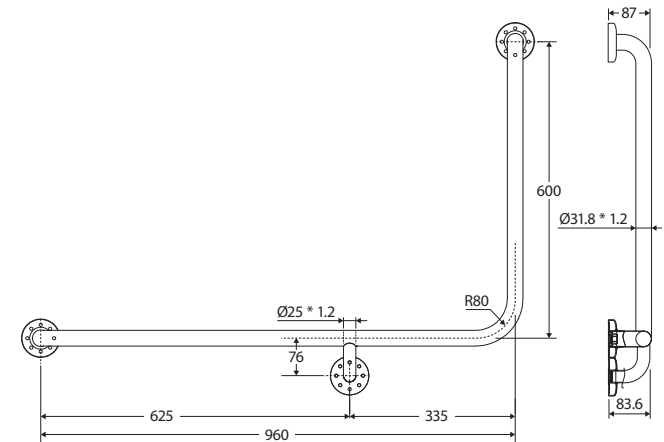

90° Accessible LEFT-HAND GRAB RAIL MATTE BLACK

Features

- Manufactured to comply with relevant grab rail requirements for AS1428.1:2021 Access and Mobility
- Constructed to withstand 1100N (110 kg) force as per requirements
- Made from 304 stainless steel
- Concealed fixings
- Rubber hygiene seals
- Wall mounting screws included

Please Note: Suitable support must be included behind the wall for fixing bolts.

Available in

PVD
Matte Black

GRAB9660LMB

Cleaning & Care

- Regularly clean with mild soapy water using a microfibre cloth.
- In highly polluted or coastal locations, we recommend cleaning 2-3 times per week.
- Do not use harsh detergents, bleach, cream cleaners or citrus based cleaners. These substances are abrasive and will damage the surface.
- Do not use undue pressure and wipe in one direction only

We aim to ensure that specifications are correct at the time of publication. All measurements are shown in millimetres. Always use measurements of actual product received for final specification as the technical drawing may contain differences. Due to printing limitations, physical colour may vary from the image shown. Fienza reserves the right to make modifications without prior notice.