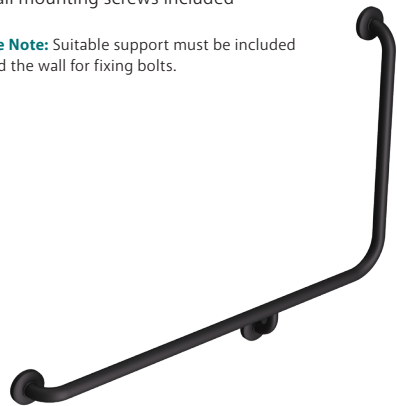

90° Accessible LEFT-HAND GRAB RAIL MATTE BLACK

Features

- Manufactured to comply with relevant grab rail requirements for AS1428.1:2021 Access and Mobility
- Constructed to withstand 1100N (110 kg) force as per requirements
- Made from 304 stainless steel
- Concealed fixings
- Rubber hygiene seals
- Wall mounting screws included

Please Note: Suitable support must be included behind the wall for fixing bolts.

Available in

PVD
Matte Black

GRAB9660LMB

Cleaning & Care

- Regularly clean with mild soapy water using a microfibre cloth.
- In highly polluted or coastal locations, we recommend cleaning 2-3 times per week.
- Do not use harsh detergents, bleach, cream cleaners or citrus based cleaners. These substances are abrasive and will damage the surface.
- Do not use undue pressure and wipe in one direction only

We aim to ensure that specifications are correct at the time of publication. All measurements are shown in millimetres. Always use measurements of actual product received for final specification as the technical drawing may contain differences. Due to printing limitations, physical colour may vary from the image shown. Fienza reserves the right to make modifications without prior notice.