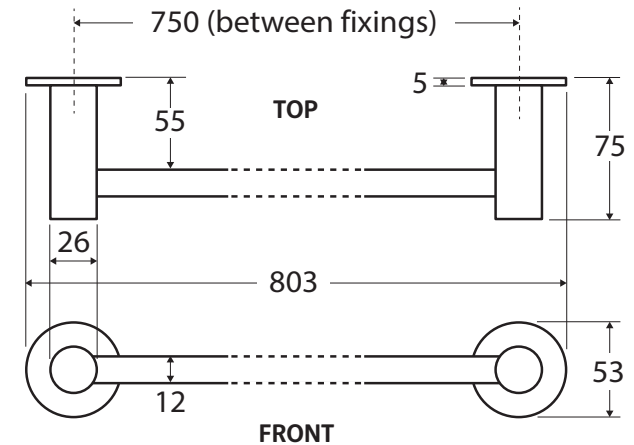

Hustle

SINGLE TOWEL RAIL

Features

- Made from solid brass
- Removable rail can be cut to desired length
- High-strength mounting brackets
- Matching mixers, showers and bath outlets available

Please Note: This product may have a visible Fienza or Watermark logo.

While we aim to ensure specifications are correct at the time of publication, Fienza reserves the right to make modifications without prior notice. Physical colour may vary from image shown. All measurements are shown in millimetres. Always use physical product measurements for mark-ups and roughing-in as the technical drawing may differ from actual product received.