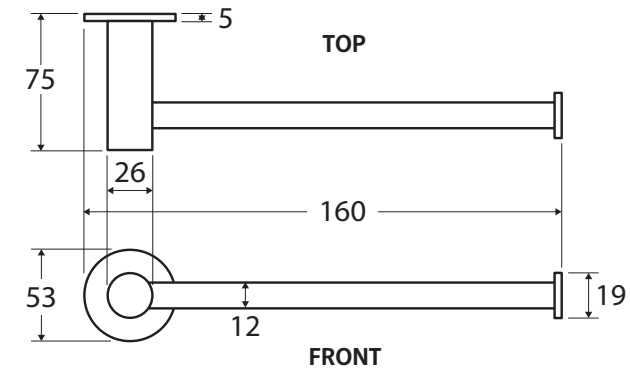

Hustle

TOILET ROLL HOLDER

Features

- Made from solid brass
- High-strength mounting brackets
- Matching mixers, showers and bath outlets available

Please Note: This product may have a visible Fienza or Watermark logo.

While we aim to ensure specifications are correct at the time of publication, Fienza reserves the right to make modifications without prior notice. Physical colour may vary from image shown. All measurements are shown in millimetres. Always use physical product measurements for mark-ups and roughing-in as the technical drawing may differ from actual product received.