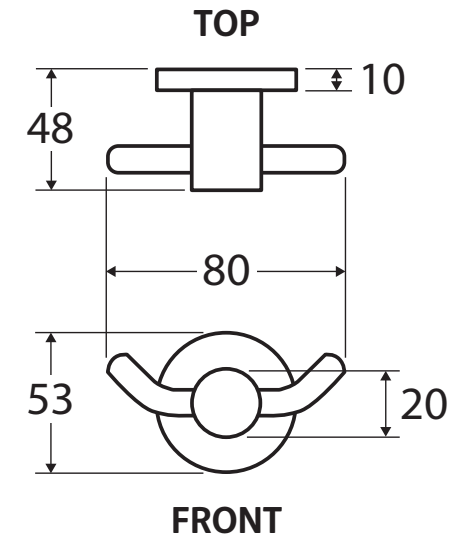

Hustle

DOUBLE ROBE HOOK

Features

- Made from solid brass
- High-strength mounting brackets
- Matching mixers, showers and bath outlets available

Please Note: This product may have a visible Fienza or Watermark logo.

While we aim to ensure specifications are correct at the time of publication, Fienza reserves the right to make modifications without prior notice. Physical colour may vary from image shown. All measurements are shown in millimetres. Always use physical product measurements for mark-ups and roughing-in as the technical drawing may differ from actual product received.