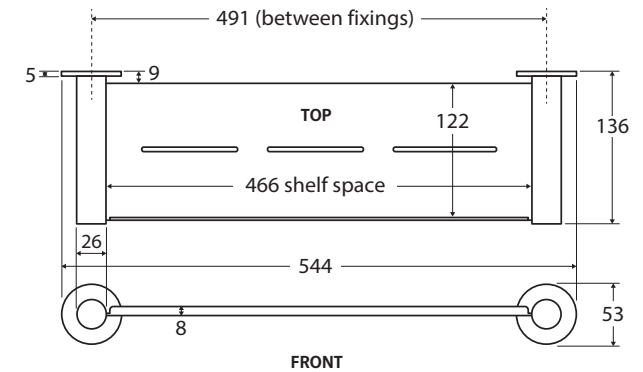

### Features

- Integrated shelf-lip
- Drainage detail for installation in shower
- Made from solid brass
- High-strength mounting brackets
- Matching mixers, showers and bath outlets available

**Please Note:** This product may have a visible Fienza or Watermark logo.