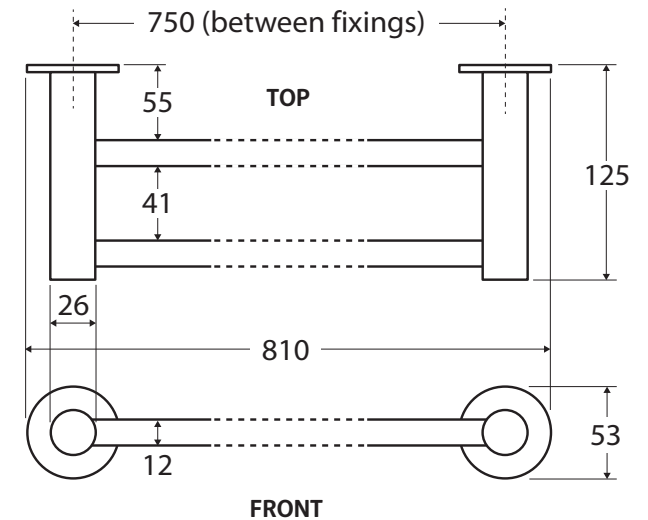

Hustle

DOUBLE TOWEL RAIL

Features

- Made from solid brass
- Removable rail can be cut to desired length
- High-strength mounting brackets
- Matching mixers, showers and bath outlets available

Please Note: This product may have a visible Fienza or Watermark logo.

While we aim to ensure specifications are correct at the time of publication, Fienza reserves the right to make modifications without prior notice. Physical colour may vary from image shown. All measurements are shown in millimetres. Always use physical product measurements for mark-ups and roughing-in as the technical drawing may differ from actual product received.