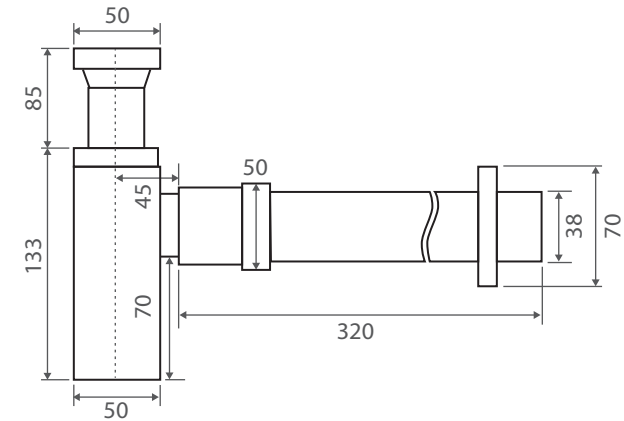

Hustle

BOTTLE TRAP

Features

- Made from solid brass
- Designed to match all matte black ranges
- High-strength mounting brackets
- Matching mixers, showers and bath outlets available

Please Note: This product may have a visible Fienza or Watermark logo.

While we aim to ensure specifications are correct at the time of publication, Fienza reserves the right to make modifications without prior notice. Physical colour may vary from image shown. All measurements are shown in millimetres. Always use physical product measurements for mark-ups and roughing-in as the technical drawing may differ from actual product received.