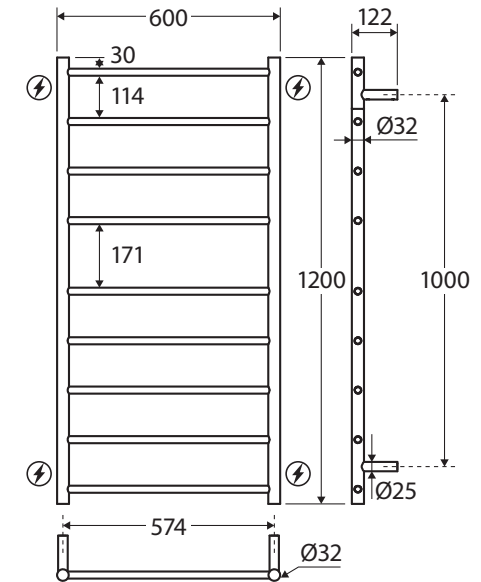

Isabella

HEATED TOWEL RAIL, 600 x 1200 MM

Features

- Designed for use in bathrooms
- Heat transfer dries towels faster and more evenly keeping them fresh
- 9 bar ladder rails
- Concealed (hard-wired) or exposed (plug-in) installation
- Wiring position available at any of the 4 mounting points
- Includes 1.5 metre white power cord
- Surface temperature between 45°C and 50°C
- Made from 304 stainless steel

230V | 115W | IP55 RATING
SAA Approved

⚡ Wiring Positions