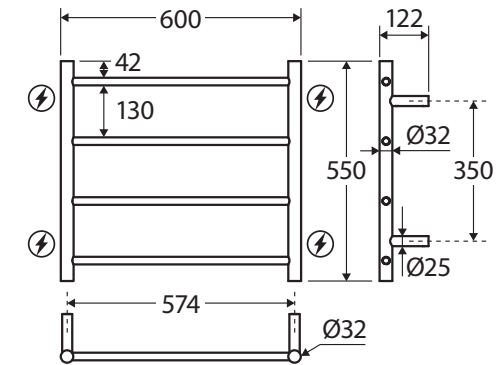

Isabella

HEATED TOWEL RAIL, 600 x 550 MM

Features

- Designed for use in bathrooms
- Heat transfer dries towels faster and more evenly keeping them fresh
- 4 bar ladder rails
- Concealed (hard-wired) or exposed (plug-in) installation
- Wiring position available at any of the 4 mounting points
- Includes 1.5 metre white power cord
- Surface temperature between 45°C and 50°C
- Made from 304 stainless steel

230V | 50W | IP55 RATING
SAA Approved

⚡ Wiring Positions