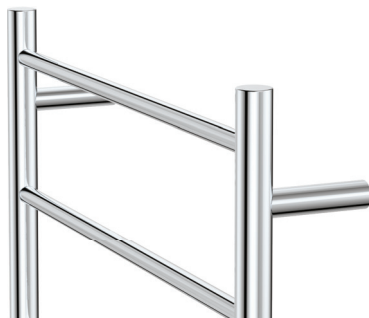

Available in

Chrome
8276055

Cleaning & Care

- Regularly clean with mild soapy water using a microfibre cloth.
- In highly polluted or coastal locations, we recommend cleaning 2-3 times per week.
- Do not use harsh detergents, bleach, cream cleaners or citrus based cleaners. These substances are abrasive and will damage the surface.
- Do not use undue pressure and wipe in one direction only

While we aim to ensure specifications are correct at the time of publication, Fienza reserves the right to make modifications without prior notice. Physical colour may vary from image shown. All measurements are shown in millimetres. Always use physical product measurements for mark-ups and roughing-in as the technical drawing may differ from actual product received.