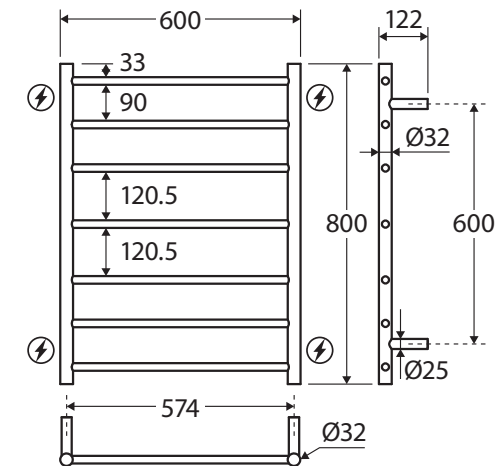

Isabella

HEATED TOWEL RAIL, 600 x 800 MM

Features

- Designed for use in bathrooms
- Heat transfer dries towels faster and more evenly keeping them fresh
- 7 bar ladder rails
- Concealed (hard-wired) or exposed (plug-in) installation
- Wiring position available at any of the 4 mounting points
- Includes 1.5 metre white power cord
- Surface temperature between 45°C and 50°C
- Made from 304 stainless steel

230V | 85W | IP55 RATING
SAA Approved

⚡ Wiring Positions