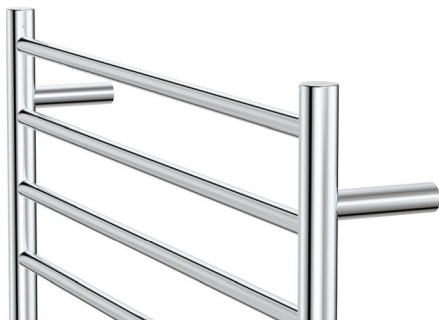

Available in

Chrome
8277570

PVD Brushed Nickel
8277570BN

Powder Coated
Matte Black
8277570MB

PVD Urban Brass
8277570UB

Cleaning & Care

- Regularly clean with mild soapy water using a microfibre cloth.
- In highly polluted or coastal locations, we recommend cleaning 2-3 times per week.
- Do not use harsh detergents, bleach, cream cleaners or citrus based cleaners. These substances are abrasive and will damage the surface.
- Do not use undue pressure and wipe in one direction only

While we aim to ensure specifications are correct at the time of publication, Fienza reserves the right to make modifications without prior notice. Physical colour may vary from image shown. All measurements are shown in millimetres. Always use physical product measurements for mark-ups and roughing-in as the technical drawing may differ from actual product received.