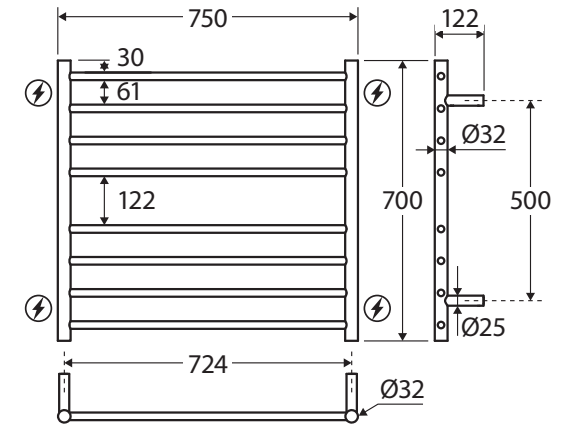

Isabella

HEATED TOWEL RAIL, 750 x 700 MM

Features

- Designed for use in bathrooms
- Heat transfer dries towels faster and more evenly keeping them fresh
- 8 bar ladder rails
- Concealed (hard-wired) or exposed (plug-in) installation
- Wiring position available at any of the 4 mounting points
- Includes 1.5 metre white power cord
- Surface temperature between 45°C and 50°C
- Made from 304 stainless steel

230V | 115W | IP55 RATING
SAA Approved

⚡ Wiring Positions