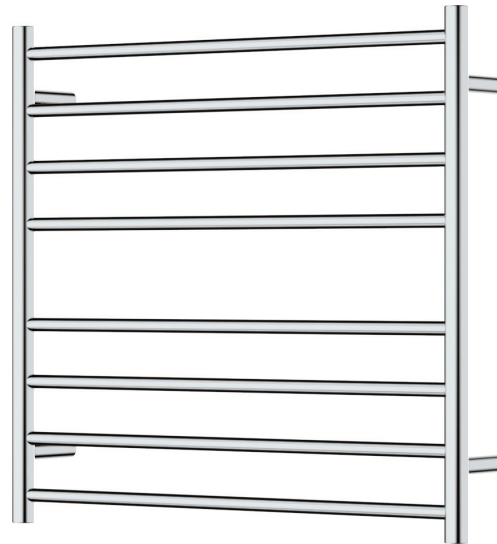

Isabella

HEATED TOWEL RAIL, 750 x 700 MM

Features

- Designed for use in bathrooms
- Heat transfer dries towels faster and more evenly keeping them fresh
- 8 bar ladder rails
- Concealed (hard-wired) or exposed (plug-in) installation
- Wiring position available at any of the 4 mounting points
- Includes 1.5 metre white power cord
- Surface temperature between 45°C and 50°C
- Made from 304 stainless steel

230V | 115W | IP55 RATING
SAA Approved

⚡ Wiring Positions