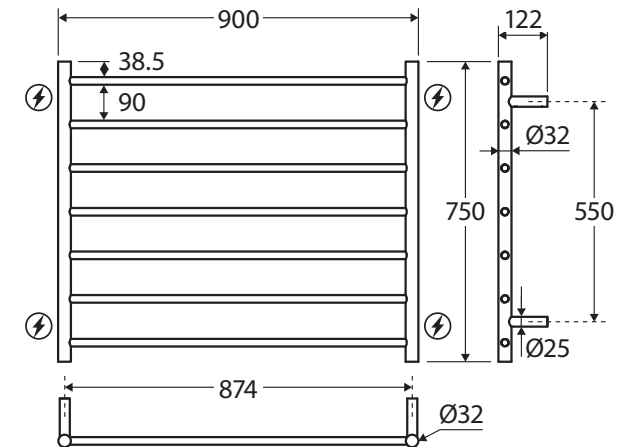

Isabella

HEATED TOWEL RAIL, 900 x 750 MM

Features

- Designed for use in bathrooms
- Heat transfer dries towels faster and more evenly keeping them fresh
- 7 bar ladder rails
- Concealed (hard-wired) or exposed (plug-in) installation
- Wiring position available at any of the 4 mounting points
- Includes 1.5 metre white power cord
- Surface temperature between 45°C and 50°C
- Made from 304 stainless steel

230V | 115W | IP55 RATING
SAA Approved

⚡ Wiring Positions