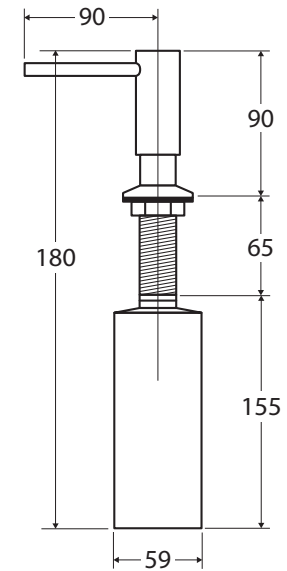

Isabella

BENCH-MOUNTED LIQUID SOAP DISPENSER

Features

- Designed to be installed into the counter-top
- Removable spout for easy, above counter bottle refilling
- Clear bottle
- Made from solid brass
- Counter-top cut hole diameter: 26-31 mm
- Bottle capacity: 330ml

While we aim to ensure specifications are correct at the time of publication, Fienza reserves the right to make modifications without prior notice. Physical colour may vary from image shown. All measurements are shown in millimetres. Always use physical product measurements for mark-ups and roughing-in as the technical drawing may differ from actual product received.