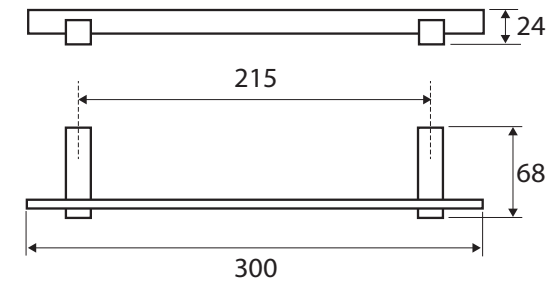

Jet

HAND TOWEL HOLDER

Features

- Made from solid brass
- Fixed length rails (not removable or adjustable)
- High-strength mounting brackets

Please Note: This product may have a visible Fienza or Watermark logo.

While we aim to ensure specifications are correct at the time of publication, Fienza reserves the right to make modifications without prior notice. Physical colour may vary from image shown. All measurements are shown in millimetres. Always use physical product measurements for mark-ups and roughing-in as the technical drawing may differ from actual product received.