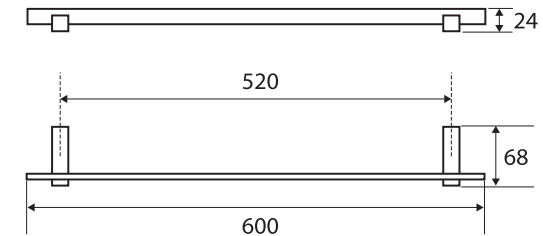

Jet

600MM SINGLE TOWEL RAIL

Features

- Made from solid brass
- Fixed length rails (not removable or adjustable)
- High-strength mounting brackets

Please Note: This product may have a visible Fienza or Watermark logo.

While we aim to ensure specifications are correct at the time of publication, Fienza reserves the right to make modifications without prior notice. Physical colour may vary from image shown. All measurements are shown in millimetres. Always use physical product measurements for mark-ups and roughing-in as the technical drawing may differ from actual product received.