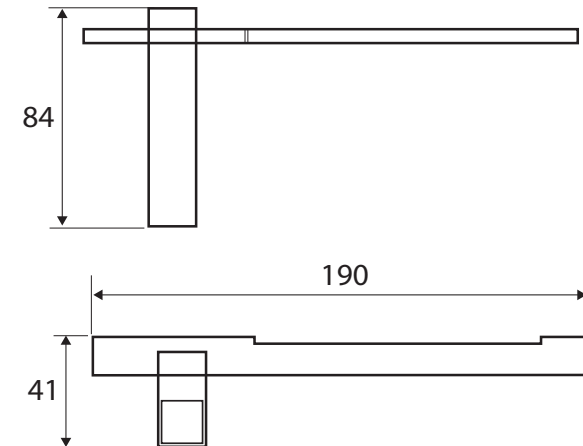

Jet

TOILET ROLL HOLDER

Features

- Made from solid brass
- High-strength mounting brackets

Please Note: This product may have a visible Fienza or Watermark logo.

Available in

Chrome
92503

Cleaning & Care

While we aim to ensure specifications are correct at the time of publication, Fienza reserves the right to make modifications without prior notice. Physical colour may vary from image shown. All measurements are shown in millimetres. Always use physical product measurements for mark-ups and roughing-in as the technical drawing may differ from actual product received.