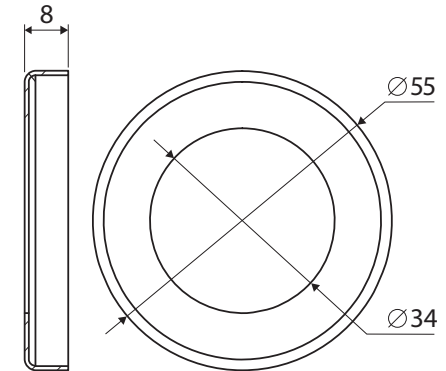

Kaya® ROUND ACCESSORY COVER PLATES

Features

- Styled to match the KAYA range of mixers, showers and bath outlets

Please Note: These products may have a visible Fienza or Watermark logo.

Available in

Chrome
82800

While we aim to ensure specifications are correct at the time of publication, Fienza reserves the right to make modifications without prior notice. Physical colour may vary from image shown. All measurements are shown in millimetres. Always use physical product measurements for mark-ups and roughing-in as the technical drawing may differ from actual product received.