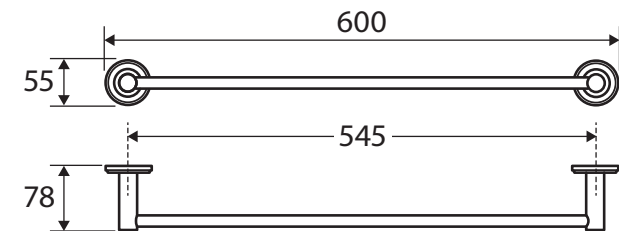

Kaya®

600MM SINGLE TOWEL RAIL

Features

- Super strong 4-point wall mount
- Adjustable no-spin rail design - rails can be cut to desired length
- Stainless steel and zinc construction
- Hex key not required for installation
- Fully concealed fixings
- Upgrade the look with different cover plate styles and finishes
- All products come with matching round cover plate as standard

Please Note: These products may have a visible Fienza or Watermark logo.

(Adjustable – cut to length)

Available in

Chrome
8280160

Mixed finishes
available. See our
website for details.

Cleaning & Care

- Regularly clean with mild soapy water using a microfibre cloth.
- In highly polluted or coastal locations, we recommend cleaning 2-3 times per week.
- Do not use harsh detergents, bleach, cream cleaners or citrus based cleaners. These substances are abrasive and will damage the surface.
- Do not use undue pressure and wipe in one direction only

While we aim to ensure specifications are correct at the time of publication, Fienza reserves the right to make modifications without prior notice. Physical colour may vary from image shown. All measurements are shown in millimetres. Always use physical product measurements for mark-ups and roughing-in as the technical drawing may differ from actual product received.