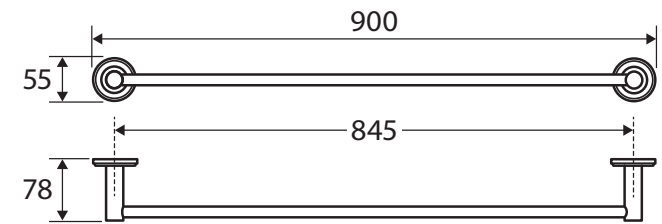

Kaya®

SINGLE TOWEL RAIL, 900MM

Features

- Circular cover plates
- Super strong 4-point wall mount
- Adjustable no-spin rail design (cut to length)
- Fully concealed fixings
- Made from zinc and stainless steel
- Hex key not required for installation

Please Note: These products may have a visible Fienza or Watermark logo.

(Adjustable – cut to length)

Available in

Electroplated Chrome
82801

Electroplated Matte White
82801MW

Electroplated Matte Black
82801MB

We aim to ensure that specifications are correct at the time of publication. All measurements are shown in millimetres. Always use measurements of actual product received for final specification as the technical drawing may contain differences. Due to printing limitations, physical colour may vary from the image shown. Fienza reserves the right to make modifications without prior notice.