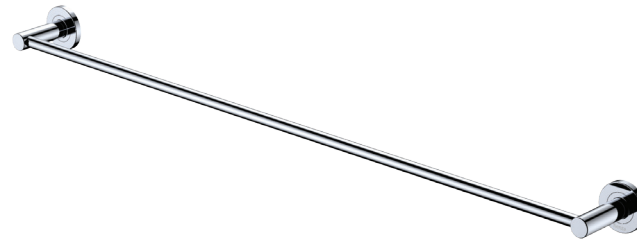

Kaya®

SINGLE TOWEL RAIL, 900MM

Features

- Circular cover plates
- Super strong 4-point wall mount
- Adjustable no-spin rail design (cut to length)
- Fully concealed fixings
- Made from zinc and stainless steel
- Hex key not required for installation

Please Note: These products may have a visible Fienza or Watermark logo.

(Adjustable – cut to length)

Available in

Electroplated Chrome
82801

Electroplated Matte White
82801MW

Electroplated Matte Black
82801MB