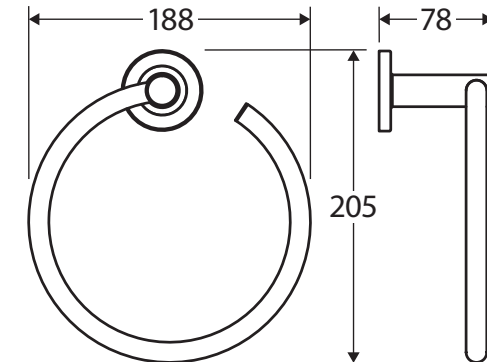

Kaya® HAND TOWEL RING

Features

- Circular cover plate
- Super strong 4-point wall mount
- Fixed ring position
- Fully concealed fixings
- Made from zinc and stainless steel
- Hex key not required for installation

Please Note: These products may have a visible Fienza or Watermark logo.

Available in

Electroplated
Chrome
82802

Electroplated
Matte White
82802MW

Electroplated
Matte Black
82802MB

PVD
Brushed Nickel
82802BN

PVD
Gun Metal
82802GM

PVD
Brushed Copper
82802CO

PVD
Urban Brass
82802UB

Cleaning & Care

- Regularly clean with mild soapy water using a microfibre cloth.
- In highly polluted or coastal locations, we recommend cleaning 2-3 times per week.
- Do not use harsh detergents, bleach, cream cleaners or citrus based cleaners. These substances are abrasive and will damage the surface.
- Do not use undue pressure and wipe in one direction only

We aim to ensure that specifications are correct at the time of publication. All measurements are shown in millimetres. Always use measurements of actual product received for final specification as the technical drawing may contain differences. Due to printing limitations, physical colour may vary from the image shown. Fienza reserves the right to make modifications without prior notice.