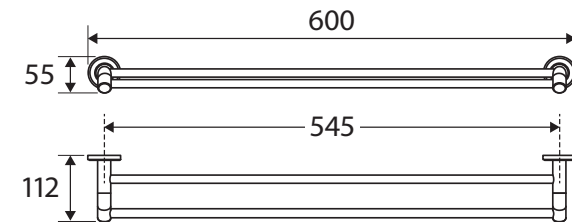

Kaya®

600MM DOUBLE TOWEL RAIL

Features

- Super strong 5-point wall mount
- Adjustable no-spin rail design - rails can be cut to desired length
- Sloping arm design makes it easier to hang towels
- Stainless steel and zinc construction
- Hex key not required for mounting (only used to secure rail)
- Fully concealed fixings
- Upgrade the look with different cover plate styles and finishes
- All products come with matching round cover plate as standard

Please Note: These products may have a visible Fienza or Watermark logo.

(Adjustable – cut to length)

Available in

Chrome
8280860

Mixed finishes available. See our website for details.

Cleaning & Care

- Regularly clean with mild soapy water using a microfibre cloth.
- In highly polluted or coastal locations, we recommend cleaning 2-3 times per week.
- Do not use harsh detergents, bleach, cream cleaners or citrus based cleaners. These substances are abrasive and will damage the surface.
- Do not use undue pressure and wipe in one direction only

While we aim to ensure specifications are correct at the time of publication, Fienza reserves the right to make modifications without prior notice. Physical colour may vary from image shown. All measurements are shown in millimetres. Always use physical product measurements for mark-ups and roughing-in as the technical drawing may differ from actual product received.