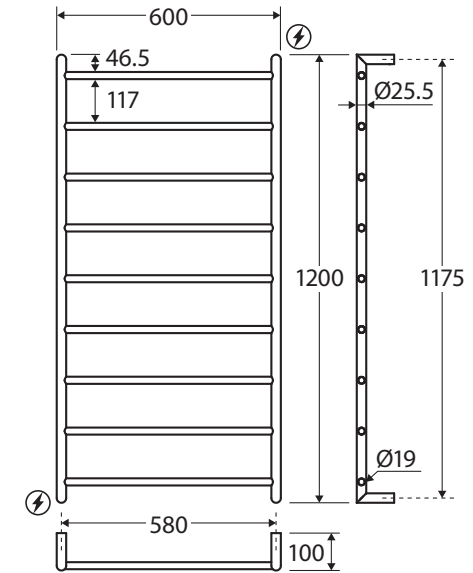

Kaya® HEATED TOWEL RAIL, 600 x 1200 MM

Features

- Designed for use in bathrooms
- Heat transfer dries towels faster and more evenly keeping them fresh
- 9 bar ladder rails
- Concealed (hard-wired) wiring installation
- Wiring position at top right or bottom left mounting points
- Surface temperature between 45°C and 50°C
- Made from 304 stainless steel

230V | 115W | IP55 RATING
SAA Approved

⚡ Wiring Positions