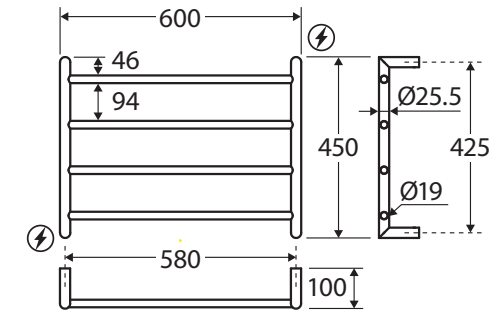

Kaya®

HEATED TOWEL RAIL, 600 x 450 MM

Features

- Designed for use in bathrooms
- Heat transfer dries towels faster and more evenly keeping them fresh
- 4 bar ladder rails
- Concealed (hard-wired) wiring installation
- Wiring position at top right or bottom left mounting points
- Surface temperature between 45°C and 50°C
- Made from 304 stainless steel

230V | 50W | IP55 RATING
SAA Approved

⚡ Wiring Positions

Available in

Chrome
8286045

PVD Brushed Nickel
8286045BN

PVD Gun Metal
8286045GM

Powder Coated
Matte Black
8286045MB

Urban Brass
8286045UB

While we aim to ensure specifications are correct at the time of publication, Fienza reserves the right to make modifications without prior notice. Physical colour may vary from image shown. All measurements are shown in millimetres. Always use physical product measurements for mark-ups and roughing-in as the technical drawing may differ from actual product received.