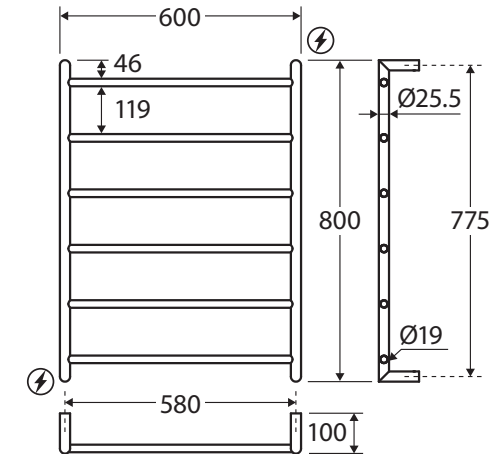

Kaya® HEATED TOWEL RAIL, 600 x 800 MM

Features

- Designed for use in bathrooms
- Heat transfer dries towels faster and more evenly keeping them fresh
- 6 bar ladder rails
- Concealed (hard-wired) wiring installation
- Wiring position at top right or bottom left mounting points
- Surface temperature between 45°C and 50°C
- Made from 304 stainless steel

230V | 72W | IP55 RATING
SAA Approved

⚡ Wiring Positions