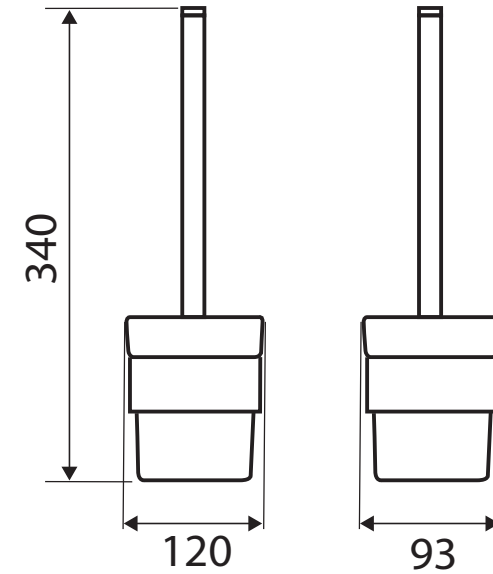

Koko® TOILET BRUSH

Features

- Wall mounted
- Frosted glass tumbler
- Tumbler is removable for easy cleaning
- Made from 304 stainless steel
- High-strength mounting brackets
- Matching mixers, showers and bath outlets available

Please Note: These products may have a visible Fienza or Watermark logo.

Available in

Chrome
890010

Matte Black
850010

Cleaning & Care

- Regularly clean with mild soapy water using a microfibre cloth.
- In highly polluted or coastal locations, we recommend cleaning 2-3 times per week.
- Do not use harsh detergents, bleach, cream cleaners or citrus based cleaners. These substances are abrasive and will damage the surface.
- Do not use undue pressure and wipe in one direction only

While we aim to ensure specifications are correct at the time of publication, Fienza reserves the right to make modifications without prior notice. Physical colour may vary from image shown. All measurements are shown in millimetres. Always use physical product measurements for mark-ups and roughing-in as the technical drawing may differ from actual product received.