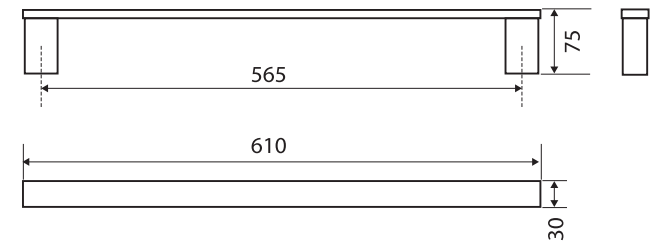

Koko®

610MM SINGLE TOWEL RAIL

Features

- Made from 304 stainless steel
- Fixed length rail (not removable or adjustable)
- High-strength mounting brackets
- Matching mixers, showers and bath outlets available

Please Note: These products may have a visible Fienza or Watermark logo.

Available in

Chrome
89001610

Matte Black
85001610

Cleaning & Care

- Regularly clean with mild soapy water using a microfibre cloth.
- In highly polluted or coastal locations, we recommend cleaning 2-3 times per week.
- Do not use harsh detergents, bleach, cream cleaners or citrus based cleaners. These substances are abrasive and will damage the surface.
- Do not use undue pressure and wipe in one direction only

While we aim to ensure specifications are correct at the time of publication, Fienza reserves the right to make modifications without prior notice. Physical colour may vary from image shown. All measurements are shown in millimetres. Always use physical product measurements for mark-ups and roughing-in as the technical drawing may differ from actual product received.