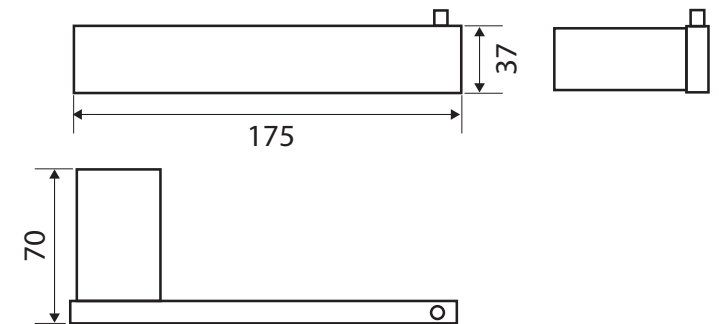

Koko®

TOILET ROLL HOLDER

Features

- Made from 304 stainless steel
- High-strength mounting brackets
- Matching mixers, showers and bath outlets available

Please Note: These products may have a visible Fienza or Watermark logo.

While we aim to ensure specifications are correct at the time of publication, Fienza reserves the right to make modifications without prior notice. Physical colour may vary from image shown. All measurements are shown in millimetres. Always use physical product measurements for mark-ups and roughing-in as the technical drawing may differ from actual product received.