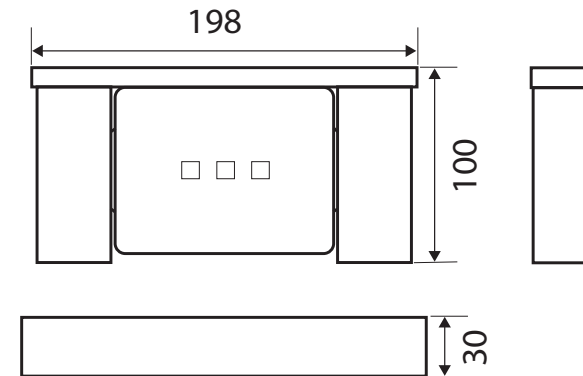

Koko® SOAP SHELF

Features

- Drainage detail
- Made from 304 stainless steel
- High-strength mounting brackets
- Matching mixers, showers and bath outlets available

Please Note: These products may have a visible Fienza or Watermark logo.

While we aim to ensure specifications are correct at the time of publication, Fienza reserves the right to make modifications without prior notice. Physical colour may vary from image shown. All measurements are shown in millimetres. Always use physical product measurements for mark-ups and roughing-in as the technical drawing may differ from actual product received.