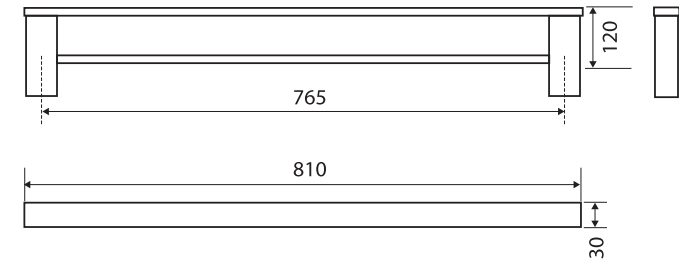

Koko®

810MM DOUBLE TOWEL RAIL

Features

- Made from 304 stainless steel
- Fixed length rail (not removable or adjustable)
- High-strength mounting brackets
- Matching mixers, showers and bath outlets available

Please Note: These products may have a visible Fienza or Watermark logo.