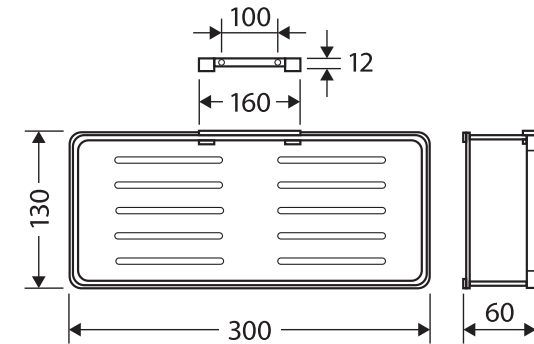

Koko® SHOWER SHELF

Features

- Shelf with raised rail to contain items
- Shelf unhooks from bracket for easy cleaning
- Polished chrome finish
- Made from brass and 304 stainless steel
- Mounting screws and anchor plugs included

While we aim to ensure specifications are correct at the time of publication, Fienza reserves the right to make modifications without prior notice. Physical colour may vary from image shown. All measurements are shown in millimetres. Always use physical product measurements for mark-ups and roughing-in as the technical drawing may differ from actual product received.