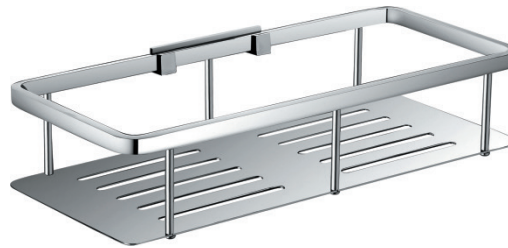

Koko® SHOWER SHELF

Features

- Shelf with raised rail to contain items
- Shelf unhooks from bracket for easy cleaning
- Polished chrome finish
- Made from brass and 304 stainless steel
- Mounting screws and anchor plugs included