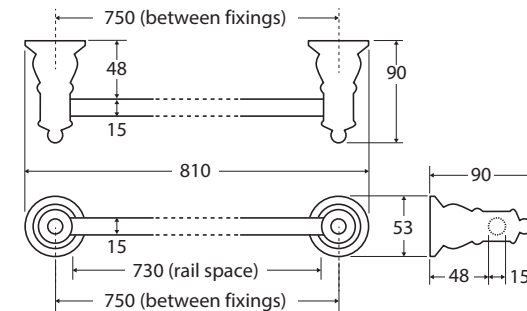

Lillian

SINGLE TOWEL RAIL

Features

- Removable rail can be cut to desired length
- Unique, no-spin design
- Made from zinc and stainless steel
- High-strength mounting brackets

Available in

Polished
Chrome
81001

While we aim to ensure specifications are correct at the time of publication, Fienza reserves the right to make modifications without prior notice. Physical colour may vary from image shown. All measurements are shown in millimetres. Always use physical product measurements for mark-ups and roughing-in as the technical drawing may differ from actual product received.