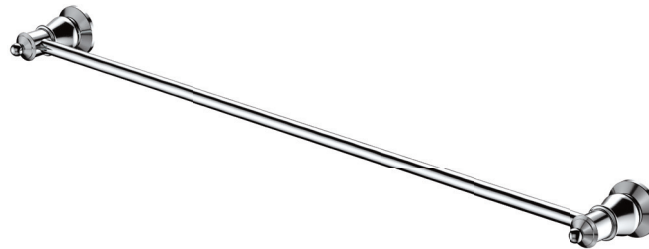

Lillian

SINGLE TOWEL RAIL

Features

- Removable rail can be cut to desired length
- Unique, no-spin design
- Made from zinc and stainless steel
- High-strength mounting brackets

Available in

Polished
Chrome
81001

PVD
Brushed Nickel
81001BN

Electroplated
Matte Black
81001B

PVD
Urban Brass
81001UB

Cleaning & Care

- Regularly clean with mild soapy water using a microfibre cloth.
- In highly polluted or coastal locations, we recommend cleaning 2-3 times per week.
- Do not use harsh detergents, bleach, cream cleaners or citrus based cleaners. These substances are abrasive and will damage the surface.
- Do not use undue pressure and wipe in one direction only