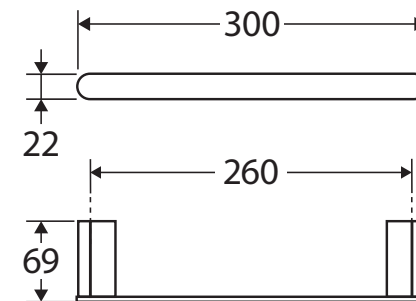

Lincoln

SHORT TOWEL RAIL

Features

- Made from brass and zinc
- Fixed length rail (not removable or adjustable)
- High-strength mounting brackets
- Matching mixers and showers available

Please Note: This product may have a visible Fienza or Watermark logo.

We aim to ensure that specifications are correct at the time of publication. All measurements are shown in millimetres. Always use measurements of actual product received for final specification as the technical drawing may contain differences. Due to printing limitations, physical colour may vary from the image shown. Fienza reserves the right to make modifications without prior notice.