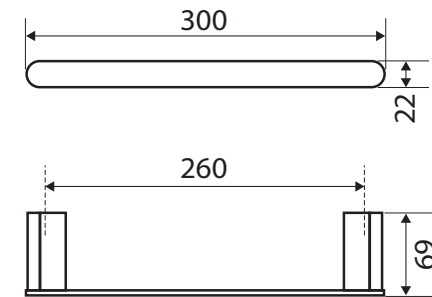

Lincoln

SHORT TOWEL RAIL

Features

- Made from brass and zinc
- Fixed length rail (not removable or adjustable)
- High-strength mounting brackets
- Matching mixers and showers available

Please Note: These products may have a visible Fienza or Watermark logo.

While we aim to ensure specifications are correct at the time of publication, Fienza reserves the right to make modifications without prior notice. Physical colour may vary from image shown. All measurements are shown in millimetres. Always use physical product measurements for mark-ups and roughing-in as the technical drawing may differ from actual product received.