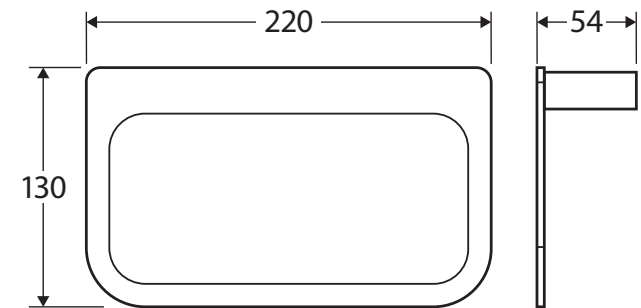

Lincoln

HAND TOWEL HOLDER

Features

- Made from brass and zinc
- High-strength mounting brackets
- Matching mixers and showers available

Please Note: These products may have a visible Fienza or Watermark logo.

We aim to ensure that specifications are correct at the time of publication. All measurements are shown in millimetres. Always use measurements of actual product received for final specification as the technical drawing may contain differences. Due to printing limitations, physical colour may vary from the image shown. Fienza reserves the right to make modifications without prior notice.