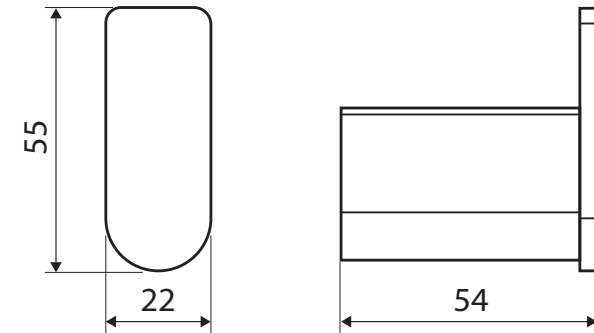

Lincoln

SINGLE ROBE HOOK

Features

- Made from brass and zinc
- High-strength mounting brackets
- Matching mixers and showers available

Please Note: These products may have a visible Fienza or Watermark logo.

While we aim to ensure specifications are correct at the time of publication, Fienza reserves the right to make modifications without prior notice. Physical colour may vary from image shown. All measurements are shown in millimetres. Always use physical product measurements for mark-ups and roughing-in as the technical drawing may differ from actual product received.