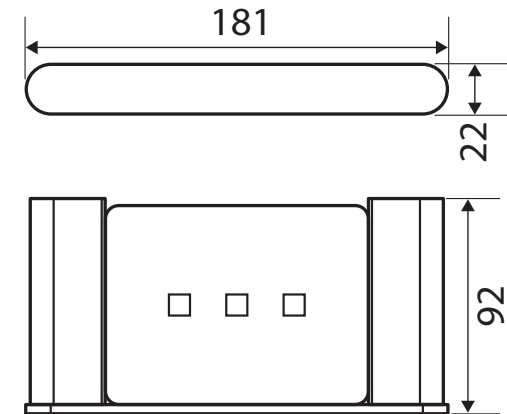

Lincoln

SOAP SHELF

Features

- Made from brass and zinc
- Drainage detail
- High-strength mounting brackets
- Matching mixers and showers available

Please Note: These products may have a visible Fienza or Watermark logo.

While we aim to ensure specifications are correct at the time of publication, Fienza reserves the right to make modifications without prior notice. Physical colour may vary from image shown. All measurements are shown in millimetres. Always use physical product measurements for mark-ups and roughing-in as the technical drawing may differ from actual product received.