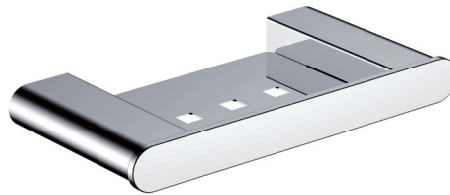

Lincoln

SOAP SHELF

Features

- Made from brass and zinc
- Drainage detail
- High-strength mounting brackets
- Matching mixers and showers available

Please Note: These products may have a visible Fienza or Watermark logo.