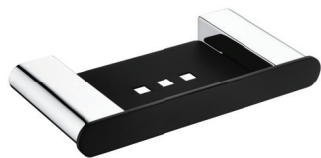

Lincoln

SOAP SHELF

Features

- Made from brass and zinc
- Drainage detail
- High-strength mounting brackets
- Matching mixers and showers available

Please Note: These products may have a visible Fienza or Watermark logo.