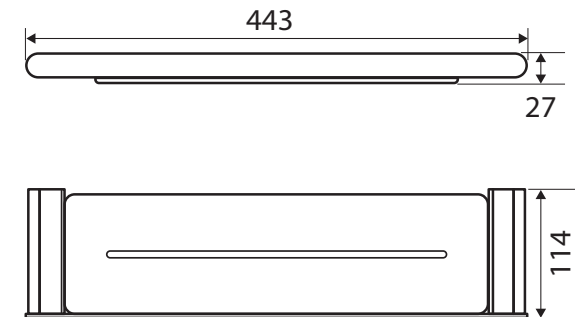

Lincoln SHELF

Features

- Made from brass and zinc
- Drainage channel
- High-strength mounting brackets
- Matching mixers and showers available

Please Note: These products may have a visible Fienza or Watermark logo.

While we aim to ensure specifications are correct at the time of publication, Fienza reserves the right to make modifications without prior notice. Physical colour may vary from image shown. All measurements are shown in millimetres. Always use physical product measurements for mark-ups and roughing-in as the technical drawing may differ from actual product received.