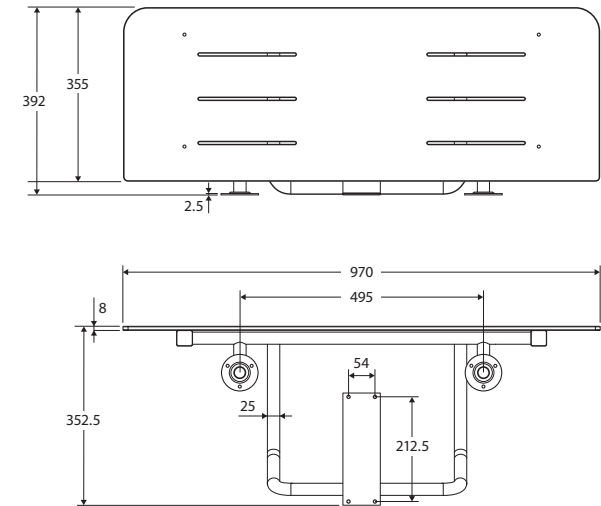

Luciana® Care SHOWER SEAT

Features

- Can be installed to comply with AS1428.1
- Folds up against the wall for easy access
- White solid phenolic seat with slip resistant finish, rounded edges and draining channels
- Frame made from 304 stainless steel
- Includes mounting screws
- Maximum load rating: 150kg

While we aim to ensure specifications are correct at the time of publication, Fienza reserves the right to make modifications without prior notice. Physical colour may vary from image shown. All measurements are shown in millimetres. Always use physical product measurements for mark-ups and roughing-in as the technical drawing may differ from actual product received.