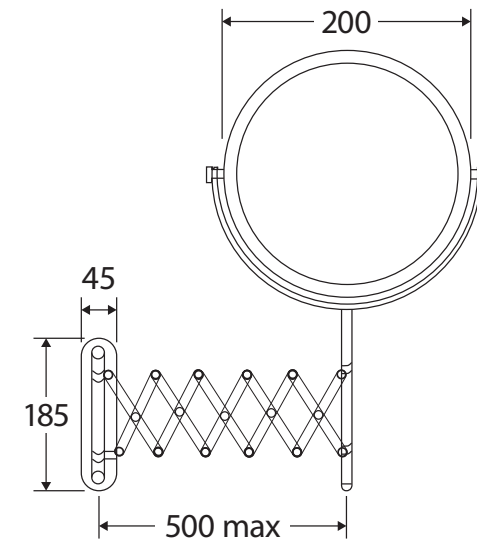

# Scissor-Arm MAGNIFYING MIRROR

## Features

- Wall mounted on extending scissor arm
- Multi-directional, double-sided flip mirror
- Magnifying side provides 3x zoom
- Maximum extension: 500 mm
- Diameter: 200mm
- Includes mounting screws

While we aim to ensure specifications are correct at the time of publication, Fienza reserves the right to make modifications without prior notice. Physical colour may vary from image shown. All measurements are shown in millimetres. Always use physical product measurements for mark-ups and roughing-in as the technical drawing may differ from actual product received.